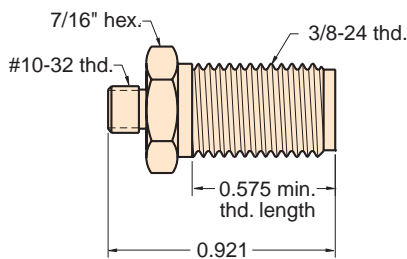

MINIMATIC® J-SERIES QUICK CONNECT

VALVE BODIES

Valve bodies with shut-off valve

Minimatic J-Series quick connect fittings are very compact yet provide a high flow of 14 scfm @ 100 psig. The electroless nickel plated brass body is available with #10-32 threads (M or F), 1/8" NPT threads (M or F), 1/4" NPT threads (M) or a 1/8 hose single barb configuration that is ideal for use with Clippard 3814-6 polyurethane hose.

*1/8 Barb - fits 1/8" I.D. hose. Ideal for use with Clippard 3814-6 polyurethane hose.

MJQC-VB4

MJQC-VFP

MJQC-VMT

Supplied with mounting nut and two washers

MJQC-VMQ

MJQC-VFT

MJQC-VMP