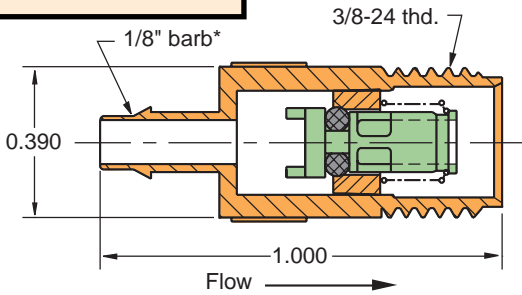

MINIMATIC® J-SERIES QUICK CONNECT

VALVE BODIES

Valve bodies with shut-off valve

Minimatic J-Series quick connect fittings are very compact yet provide a high flow of 14 scfm @ 100 psig. The electroless nickel plated brass body is available with #10-32 threads (M or F), 1/8" NPT threads (M or F), 1/4" NPT threads (M) or a 1/8 hose single barb configuration that is ideal for use with Clippard 3814-6 polyurethane hose.

*1/8 Barb - fits 1/8" I.D. hose. Ideal for use with Clippard 3814-6 polyurethane hose.

MJQC-VB4

MJQC-VFP

MJQC-VMT

Supplied with mounting nut and two washers

MJQC-VMQ

MJQC-VFT

MJQC-VMP