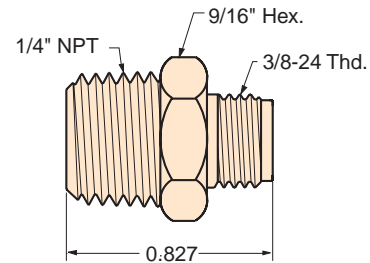

MINIMATIC® J-SERIES QUICK CONNECT

VALVE BODIES

Valve bodies with shut-off valve

Minimatic J-Series quick connect fittings are very compact yet provide a high flow of 14 scfm @ 100 psig. The electroless nickel plated brass body is available with #10-32 threads (M or F), 1/8" NPT threads (M or F), 1/4" NPT threads (M) or a 1/8 hose single barb configuration that is ideal for use with Clippard 3814-6 polyurethane hose.

*1/8 Barb - fits 1/8" I.D. hose. Ideal for use with Clippard 3814-6 polyurethane hose.

MJQC-VB4

MJQC-VFP

MJQC-VMT

Supplied with mounting nut and two washers

MJQC-VMQ

MJQC-VFT

MJQC-VMP