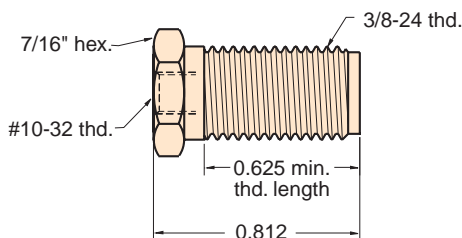

MINIMATIC® J-SERIES QUICK CONNECT

VALVE BODIES

Valve bodies with shut-off valve

Minimatic J-Series quick connect fittings are very compact yet provide a high flow of 14 scfm @ 100 psig. The electroless nickel plated brass body is available with #10-32 threads (M or F), 1/8" NPT threads (M or F), 1/4" NPT threads (M) or a 1/8 hose single barb configuration that is ideal for use with Clippard 3814-6 polyurethane hose.

*1/8 Barb - fits 1/8" I.D. hose. Ideal for use with Clippard 3814-6 polyurethane hose.

MJQC-VB4

MJQC-VFP

MJQC-VMT

Supplied with mounting nut and two washers

MJQC-VMQ

MJQC-VFT

MJQC-VMP