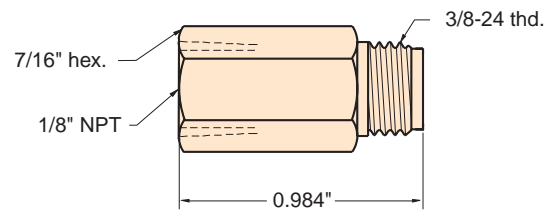

MINIMATIC® J-SERIES QUICK CONNECT

VALVE BODIES

Valve bodies with shut-off valve

Minimatic J-Series quick connect fittings are very compact yet provide a high flow of 14 scfm @ 100 psig. The electroless nickel plated brass body is available with #10-32 threads (M or F), 1/8" NPT threads (M or F), 1/4" NPT threads (M) or a 1/8 hose single barb configuration that is ideal for use with Clippard 3814-6 polyurethane hose.

*1/8 Barb - fits 1/8" I.D. hose. Ideal for use with Clippard 3814-6 polyurethane hose.

MJQC-VB4

MJQC-VFP

MJQC-VMT

Supplied with mounting nut and two washers

MJQC-VMQ

MJQC-VFT

MJQC-VMP